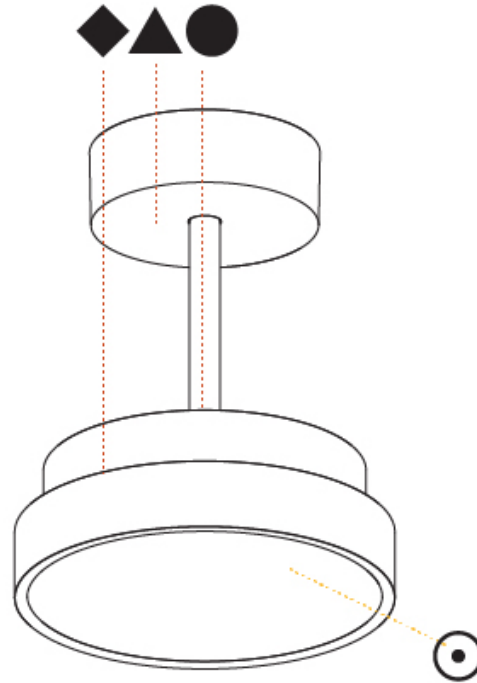

SIGN DIVA TUBE SUSPENSION

A300019-

PROJECT

TYPE

SPECIFIER

QUANTITY

DATE

A